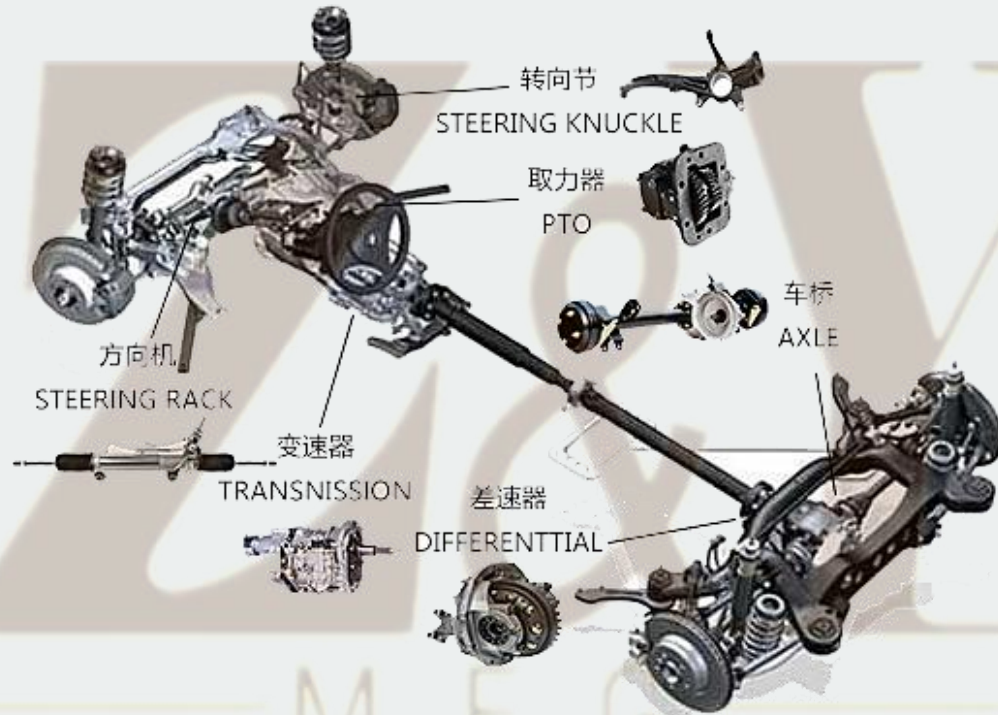

CHINA CHONGQING ZHENGYI MACHINERY MANUFACTURING Co. LTD

STEERING RACK

About Us

China Chongqing Zhengyi Machinery Manufacturing Co., LTD., founded in 2006, has been focusing on the production of automotive transmission systems and chassis systems for nearly two decades. In low speed electric vehicle axle assembly, transmission assembly, differential assembly, Power Take Off assembly, steering rack assembly and steering knuckle assembly and their components, the company is mainly engaged in research and development, production and customization services.

|| TOYOTA

HIACE 44200-53051 44250-26250

TUNDRA 44250-0C070

LEXUS 44200-50181 44200-50200

PREVIA 44200-28410 44200-28411

ISUZU & MITSUBISHI & NISSAN & HONDA

ISUZU 8-97946-130-1

MITSUBISHI 4410A603